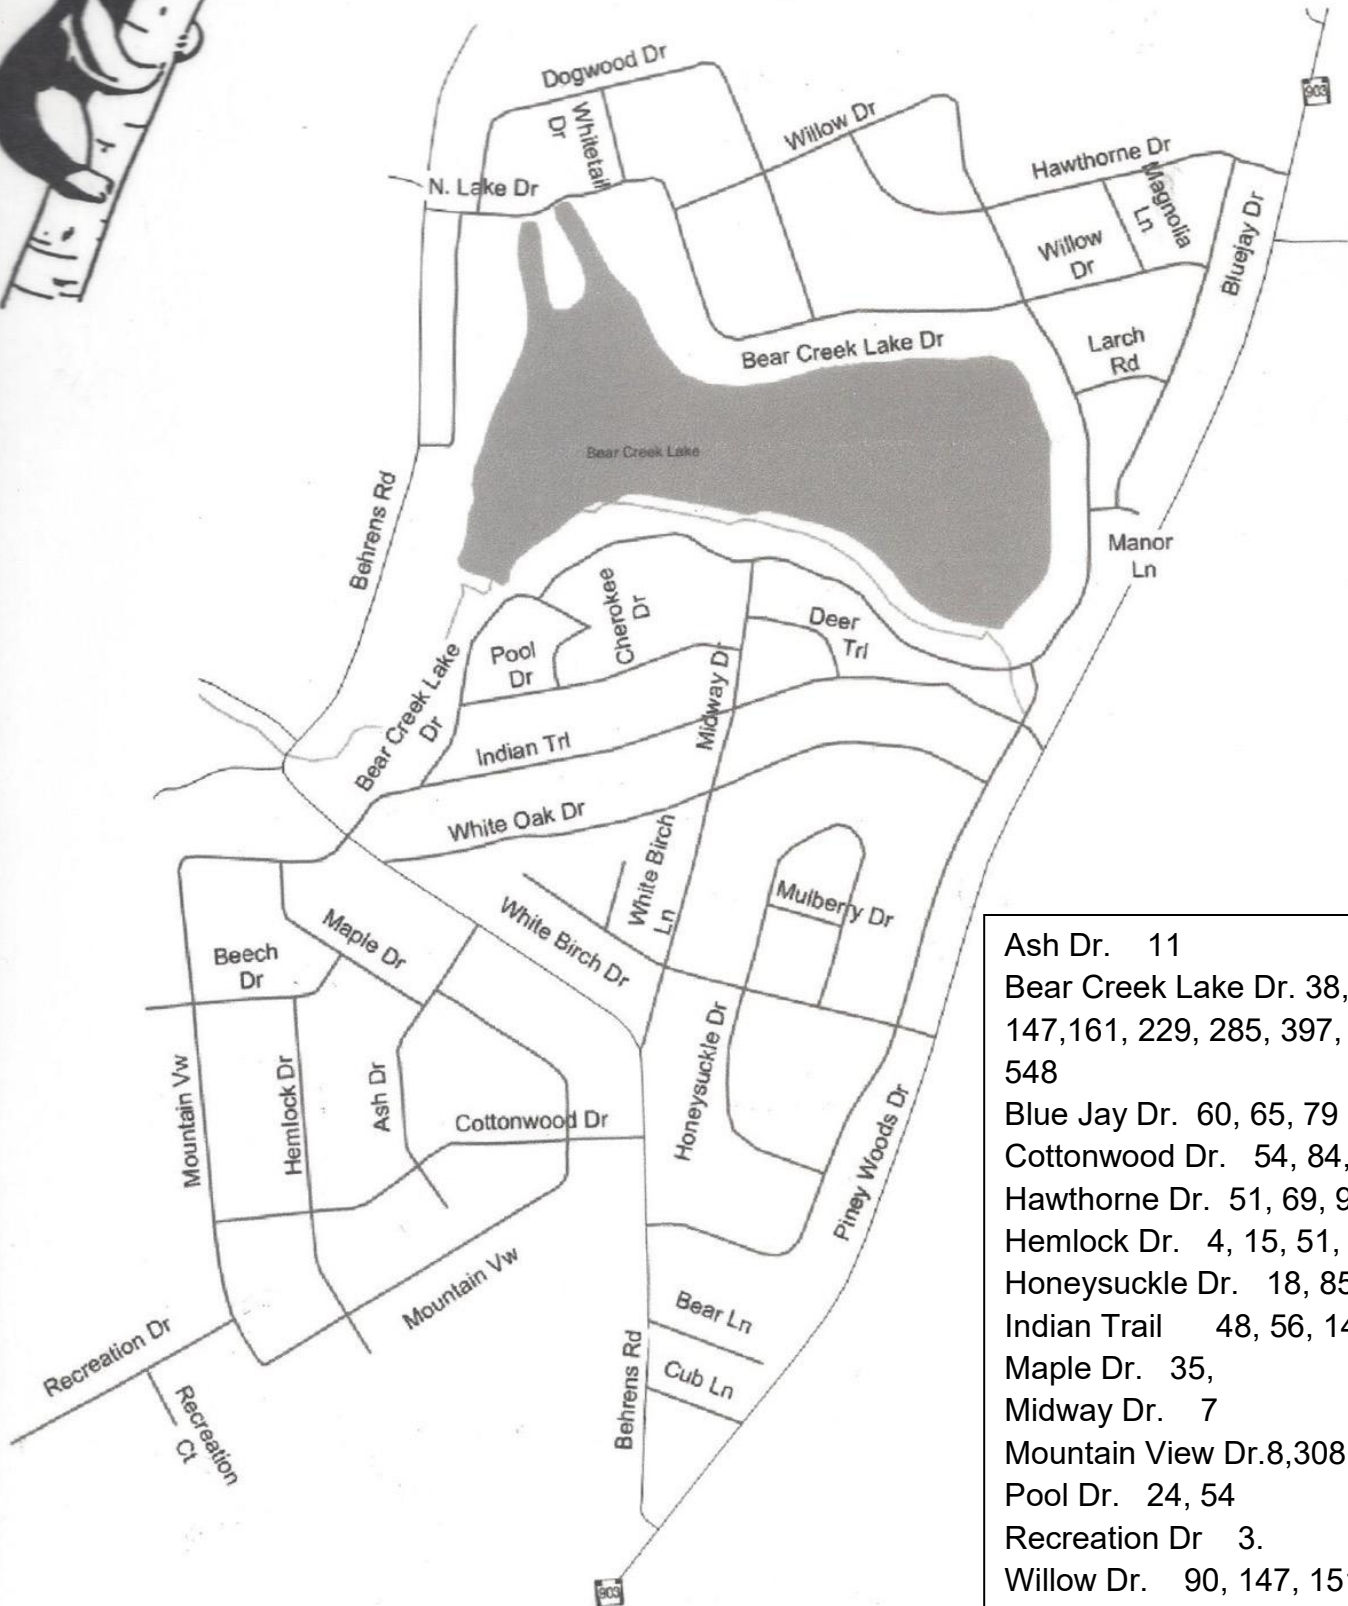

# BEAR CREEK LAKES COMMUNITY

Penn Forest Township, Carbon County, PA

Ash Dr.	11
Bear Creek Lake Dr.	38, 91, 147, 161, 229, 285, 397, 450, 548
Blue Jay Dr.	60, 65, 79
Cottonwood Dr.	54, 84, 87,
Hawthorne Dr.	51, 69, 92,
Hemlock Dr.	4, 15, 51, 76,
Honeysuckle Dr.	18, 85, 99
Indian Trail	48, 56, 144,
Maple Dr.	35,
Midway Dr.	7
Mountain View Dr.	8, 308, 340,
Pool Dr.	24, 54
Recreation Dr	3.
Willow Dr.	90, 147, 151
White Birch Dr	22, 96
White Oak Dr.	58, 109, 148
White Tail Dr.	8